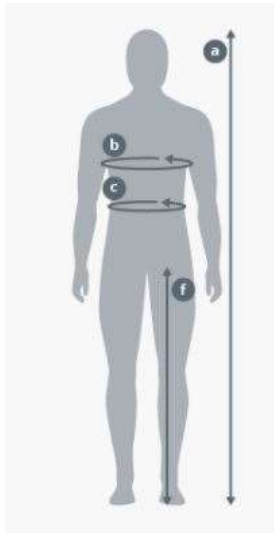

SIZE CHARTS

Please check individual products for sizes available, not all products are available in all sizes.

MEASURING

Measure the body without under garments using a tape measure;

- a. Height from top of head to floor
- b. Chest around widest point
- c. Waist around narrowest point
- d. Hip around widest point
- e. Arm length point of shoulder to wrist bone
- f. Inside Leg from crotch to floor

MEN'S GENERAL SIZE CHART

Sizes	Height	Chest	Waist	Inside Legs
	inches	inches	inches	inches
XS Short	63 - 66	30 - 34	23 - 27	29 - 31
XS	65 - 68	30 - 34	23 - 27	30 - 32
S Short	65 - 68	34 - 38	27 - 31	30 - 32
S	67 - 70	34 - 38	27 - 31	31 - 33

S Tall	69 - 72	34 - 38	27 - 31	33 - 34
M Short	67 - 70	38 - 42	31 - 35	31 - 33
M	69 - 72	38 - 42	31 - 35	33 - 34
M Tall	71 - 74	38 - 42	31 - 35	34 - 35
L Short	69 - 72	42 - 46	35 - 39	33 - 34
L	71 - 74	42 - 46	35 - 39	34 - 35
L Tall	73 - 76	42 - 46	35 - 39	35 - 36
XL Short	71 - 74	46 - 50	39 - 43	34 - 35
XL	73 - 76	46 - 50	39 - 43	35 - 36
XL Tall	75 - 78	46 - 50	39 - 43	36 - 38
XXL Short	73 - 76	50 - 54	43 - 47	35 - 36
XXL	75 - 78	50 - 54	43 - 47	36 - 38
XXXL Short	75 - 78	54 - 58	47 - 51	36 - 38
XXXL	77 - 80	54 - 58	47 - 51	37 - 39