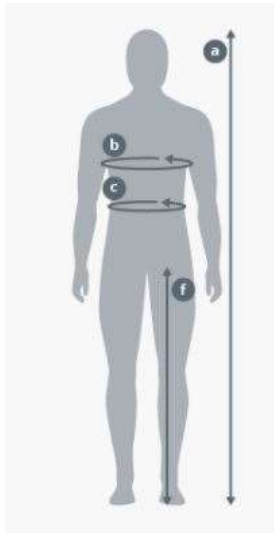

SIZE CHARTS

Please check individual products for sizes available, not all products are available in all sizes.

MEASURING

Measure the body without under garments using a tape measure;

- a. Height from top of head to floor
- b. Chest around widest point
- c. Waist around narrowest point
- d. Hip around widest point
- e. Arm length point of shoulder to wrist bone
- f. Inside Leg from crotch to floor

MEN'S GENERAL SIZE CHART

Sizes	Height	Chest	Waist	Inside Legs
	cm	cm	cm	cm
XS Short	161 - 169	76 - 86	58 - 68	73 - 77
XS	165 - 173	76 - 86	58 - 68	76 - 80
S Short	165 - 173	86 - 96	68 - 78	76 - 80
S	170 - 178	86 - 96	68 - 78	79 - 83
S Tall	176 - 183	86 - 96	68 - 78	82 - 86
M Short	170 - 178	96 - 106	78 - 88	79 - 83
M	176 - 183	96 - 106	78 - 88	82 - 86
M Tall	181 - 188	96 - 106	78 - 88	85 - 89

L Short	176 - 183	106 - 116	88 - 98	82 - 86
L	181 - 188	106 - 116	88 - 98	85 - 89
L Tall	186 - 193	106 - 116	88 - 98	88 - 92
XL Short	181 - 188	116 - 126	98 - 108	85 - 89
XL	186 - 193	116 - 126	98 - 108	88 - 92
XL Tall	191 - 198	116 - 126	98 - 108	91 - 95
XXL Short	186 - 193	126 - 136	108 - 118	88 - 92
XXL	191 - 198	126 - 136	108 - 118	91 - 95