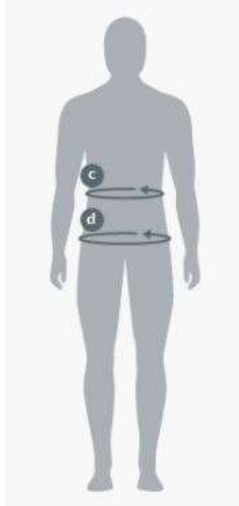

# SIZE CHARTS

Please check individual products for sizes available, not all products are available in all sizes.

## MEASURING

Measure the body without under garments using a tape measure,

- a. Height from top of head to floor
- b. Chest around widest point
- c. Waist around narrowest point
- d. Hip around widest point
- e. Arm length point of shoulder to wrist bone
- f. Inside Leg from crotch to floor

## TECHNICAL SHORTS SIZE CHART

Size (Unisex)	Womens UK	Womens US	Waist (mens)	Waist (womens)	Hip (womens)
			inches	inches	inches
<b>XS</b>	<b>6/8</b>	<b>4/6</b>	23 - 27	20 - 26	30 - 36
<b>S</b>	<b>10/12</b>	<b>8/10</b>	27 - 31	25 - 31	35 - 38
<b>M</b>	<b>12/14</b>	<b>10/12</b>	31 - 35	27 - 33	37 - 43
<b>L</b>	<b>14/16</b>	<b>12/14</b>	35 - 39	30 - 35	40 - 45
<b>XL</b>	<b>16/18</b>	<b>14/16</b>	39 - 43	23 - 38	42 - 47

---

**XXL**

**18/20**

**16/18**

43 - 47

35 - 40

44 - 50