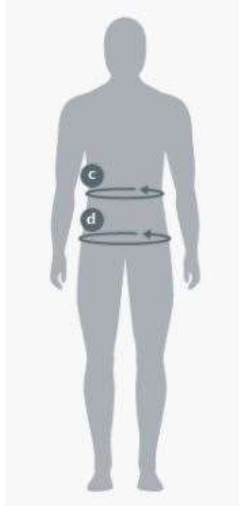

SIZE CHARTS

Please check individual products for sizes available, not all products are available in all sizes.

MEASURING

Measure the body without under garments using a tape measure,

- a. Height from top of head to floor
- b. Chest around widest point
- c. Waist around narrowest point
- d. Hip around widest point
- e. Arm length point of shoulder to wrist bone
- f. Inside Leg from crotch to floor

TECHNICAL SHORTS SIZE CHART

Size (Unisex)	Womens UK	Womens US	Waist (mens)	Waist (womens)	Hip (womens)
			cm	cm	cm
XS	6/8	4/6	58 - 68	51 - 65	76 - 90
S	10/12	8/10	68 - 78	63 - 77	88 - 102
M	12/14	10/12	78 - 88	69 - 83	94 - 108
L	14/16	12/14	88 - 98	75 - 89	100 - 114
XL	16/18	14/16	98 - 108	81 - 95	106 - 120

XXL

18/20

16/18

108 - 118

87 - 101

122 - 126