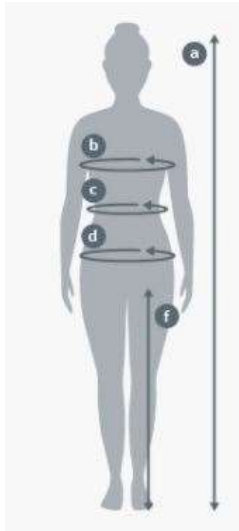

SIZE CHARTS

Please check individual products for sizes available, not all products are available in all sizes.

MEASURING

Measure the body without under garments using a tape measure,

- a. Height from top of head to floor
- b. Chest around widest point
- c. Waist around narrowest point
- d. Hip around widest point
- e. Arm length point of shoulder to wrist bone
- f. Inside Leg from crotch to floor

WOMEN'S UNIVERSAL SIZE CHART

Universal	Height	Chest	Waist	Hips	Inside Legs
	inches	inches	inches	inches	inches
XXS X Short	61 - 64	27 - 30	20 - 23	30 - 33	27 - 28
XXS Short	62 - 65	27 - 30	20 - 23	30 - 33	27 - 29
XXS	63 - 66	27 - 30	20 - 23	30 - 33	28 - 30
XS X SHORT	62 - 65	29 - 33	23 - 26	33 - 36	27 - 29
XS Short	63 - 66	29 - 33	23 - 26	33 - 36	28 - 30

XS	64 - 67	29 - 33	23 - 26	33 - 36	29 - 31
S X Short	63 - 66	32 - 35	25 - 28	35 - 38	28 - 30
S Short	64 - 67	32 - 35	25 - 28	35 - 38	29 - 31
S	65 - 68	32 - 35	25 - 28	35 - 38	30 - 31
M Short	65 - 68	34 - 37	27 - 31	37 - 40	30 - 31
M	66 - 69	34 - 37	27 - 31	37 - 40	31 - 32
M/L	66 - 69	34 - 37	30 - 33	40 - 43	31 - 32
L Short	66 - 69	36 - 40	30 - 33	40 - 43	31 - 32
L	67 - 70	36 - 40	30 - 33	40 - 43	31 - 33
XL Short	67 - 70	39 - 42	32 - 35	42 - 45	31 - 33
XL	68 - 71	39 - 42	32 - 35	42 - 45	32 - 34
XXL Short	67 - 70	44 - 44	35 - 38	44 - 47	31 - 33
XXL	68 - 71	41 - 44	35 - 38	44 - 47	32 - 34
XXXL Short	67 - 70	44 - 47	37 - 40	47 - 50	31 - 33
XXXL	68 - 71	44 - 47	37 - 40	47 - 50	32 - 34